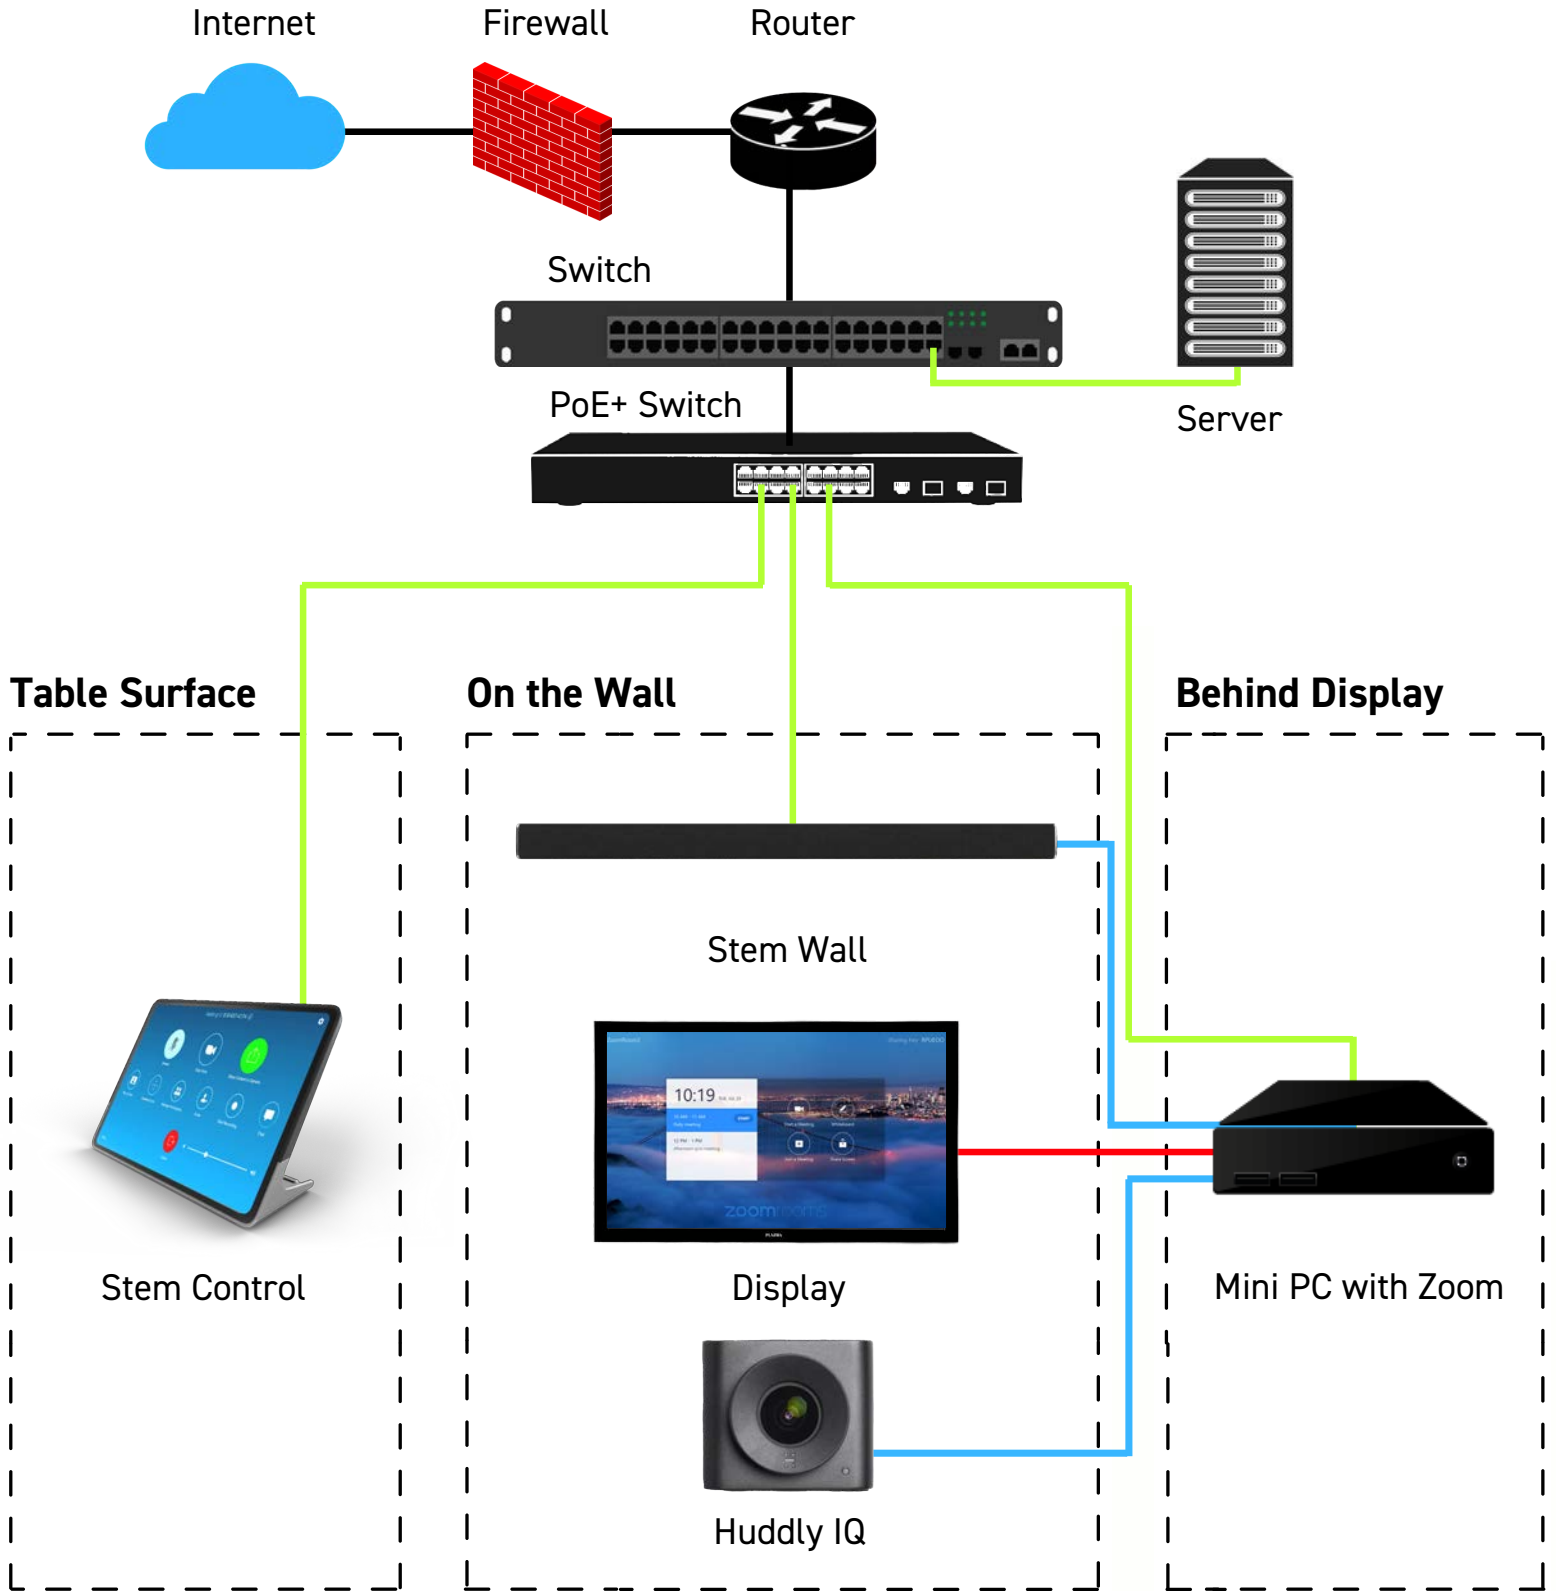

Huddle Room Reference Design

This design demonstrates just one of a few ways you can outfit your huddle rooms with Stem. Below you can see Stem Wall paired with Stem Control. Each device is connected directly to your network via a single Ethernet cable. Stem's ecosystem approach gives you the freedom to mix and match devices to create your own customized setup. If a Stem Table or Stem Ceiling is more your style, go for it. This is your room. Design it to fit your needs.

Mix and match all Stem devices for a customized audio solution.

Set up, control, and manage your rooms and devices on your network.

Stem solutions are compatible with your favorite conferencing platforms.

How It All Connects

Connection Key

-  HDMI Cable
-  USB Cable
-  Ethernet Cable