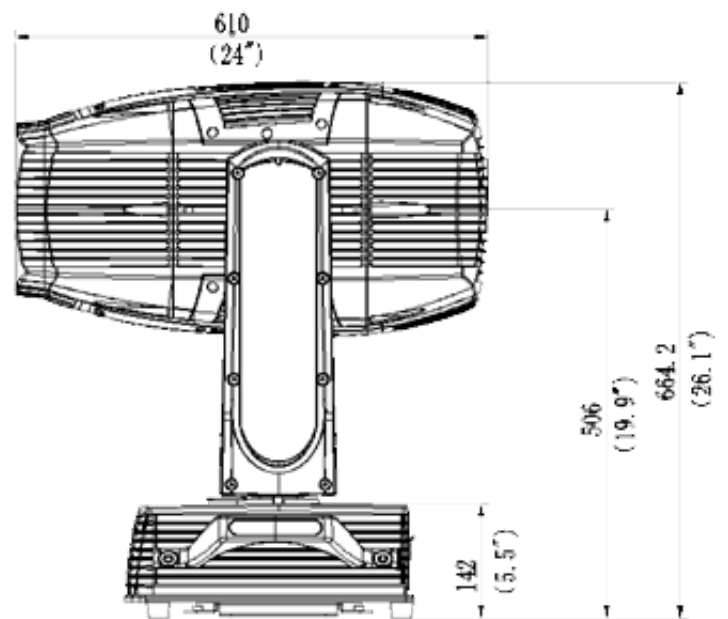

**Installation / Dimension details**

Power supply: 110/240 Volt AC, 50/60 Hz.  
 Power Consumption: 1111 Watt max. Current 11,3 A, power factor 0,99.  
 Main fuse: 250 V, 15A.  
 Power connection with Neutrik plug.  
 3pin XLR for DMX connection.

Operating temperature: -15°C to +45°C.

Storage temperature: -40°C to +60°C.

Dimensions: 557 mm W x 955 mm H (with extended clamps) x 389 mm D

Weight: 55 Kgs.