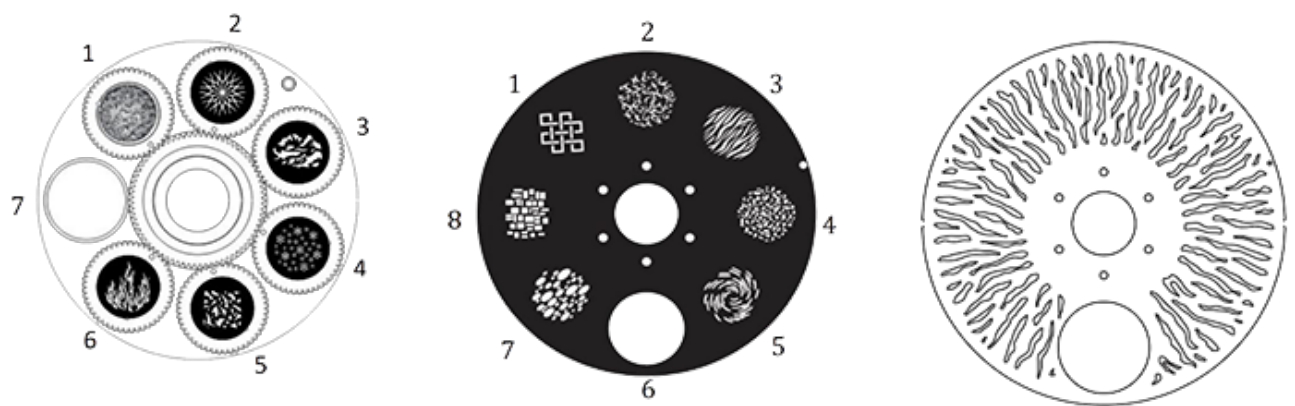

#### Effects

CMY linear Infinity Color mixing.

CTO 7000k - 2700K

Colour wheel with 6 dichroic colours + open for rainbow and split colors.

6 rotating interchangeable gobos.

7 fixed gobos + open.

Rotating gobos characteristics: diameter 27 mm, image size 22 mm, maximum thickness 3.5 mm (use only glass gobos).

4F prism with variable speed rotation.

Frost filter.

Beam shaping with 4 blades.

Animation Disk.

it

**Control**

Protocol: DMX-512 RDM  
 DMX control with 37, 33 & 52 channels.  
 Auto programs.  
 Display: OLED