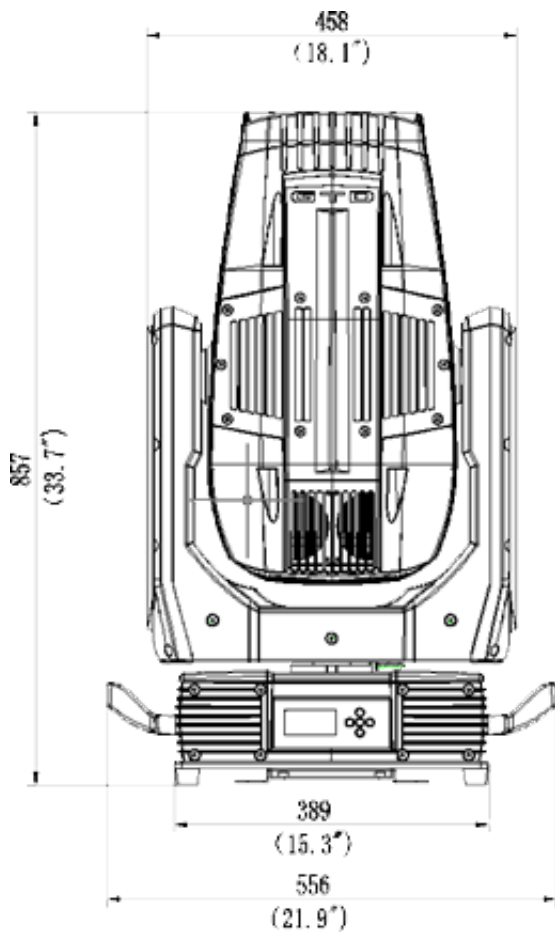

**Installation / Dimension details**

Power supply: 110/240 Volt AC, 50/60 Hz.  
 Power Consumption: 1111 Watt max. Current 11,3 A, power factor 0,99.  
 Main fuse: 250 V, 15A.  
 Power connection with Neutrik plug.  
 3pin XLR for DMX connection.

Operating temperature: -15°C to +45°C.

Storage temperature: -40°C to +60°C.

Dimensions: 557 mm W x 955 mm H (with extended clamps) x 389 mm D

Weight: 55 Kgs.