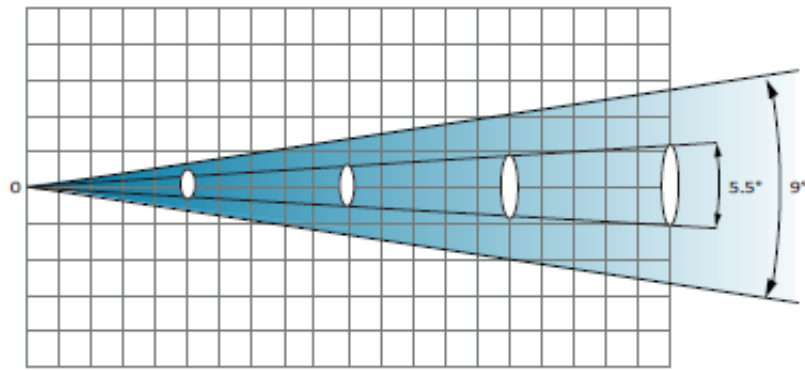

Illuminance(LUX)				
R	17600	4400	1956	1100
G	51600	12900	5733	3225
B	11120	2780	1236	695
W	57200	14300	6356	3575
F	116000	29000	12889	7250

Distance(m/ft.)	0	2.5	5	7.5	10
50%Beam Diameter(m/ft.)(5.5°)		Ø0.25	Ø0.74	Ø0.98	Ø1.47
10%Beam Diameter(m/ft.)(9°)		Ø0.4	Ø1.2	Ø1.6	Ø2.4

Illuminance(LUX)				
R	656	164	73	41
G	1732	433	192	108
B	382	95.6	42	24
W	1816	454	202	114
F	4000	1000	444	250